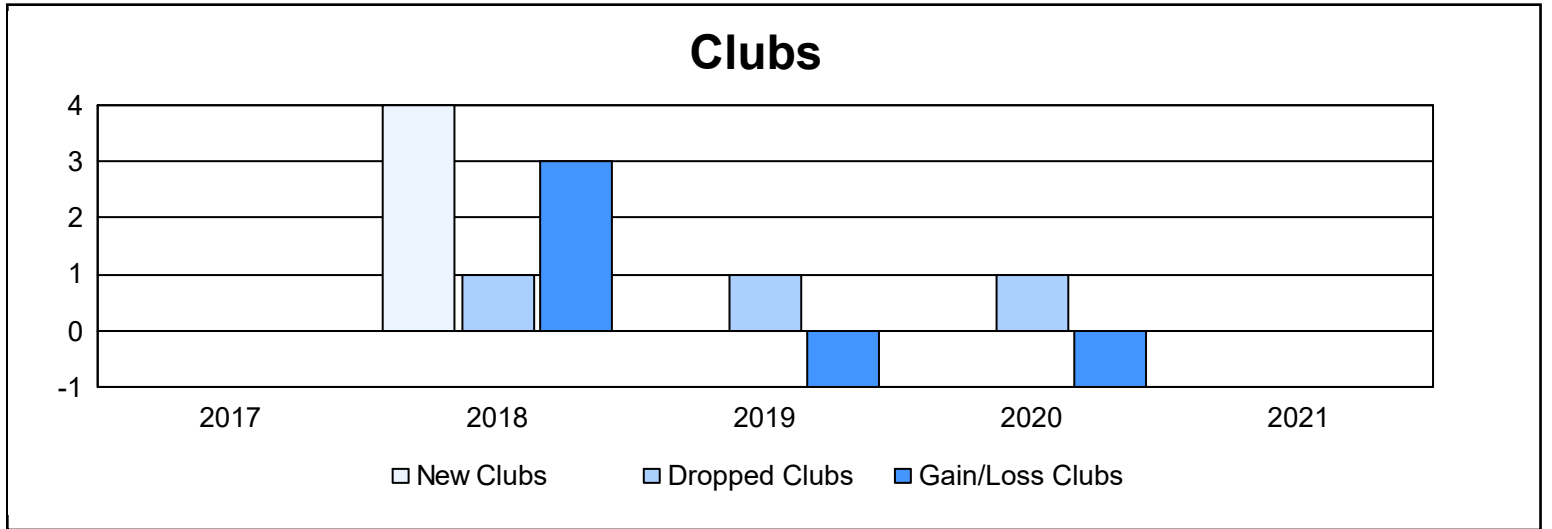

Year	New Clubs	Dropped Clubs	Gain/ Loss Clubs	New Members	Charter Members	Reinstate Members	Transfer Members	Total Member Added	Total Members Dropped	Gain/ Loss Members
2016-2017	0	0	0	124	1	4	6	135	111	24
2017-2018	4	1	3	139	77	5	4	225	187	38
2018-2019	0	1	-1	94	1	5	6	106	197	-91
2019-2020	0	1	-1	52	1	4	4	61	133	-72
2020-2021	0	0	0	64	2	2	3	71	118	-47
<b>Average</b>	<b>1</b>	<b>1</b>	<b>0</b>	<b>95</b>	<b>16</b>	<b>4</b>	<b>5</b>	<b>120</b>	<b>149</b>	<b>-30</b>

### Membership Composition June 2021 Cumulative