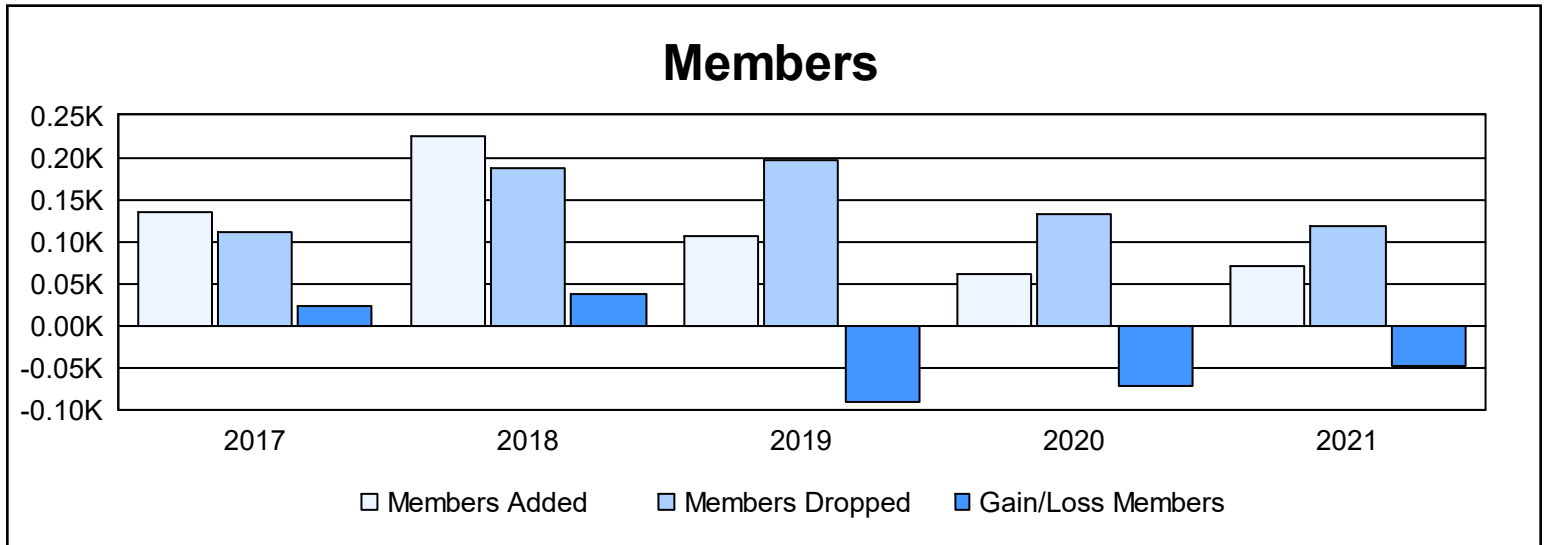

Year	New Clubs	Dropped Clubs	Gain/ Loss Clubs	New Members	Charter Members	Reinstate Members	Transfer Members	Total Member Added	Total Members Dropped	Gain/ Loss Members
2016-2017	0	0	0	124	1	4	6	135	111	24
2017-2018	4	1	3	139	77	5	4	225	187	38
2018-2019	0	1	-1	94	1	5	6	106	197	-91
2019-2020	0	1	-1	52	1	4	4	61	133	-72
2020-2021	0	0	0	64	2	2	3	71	118	-47
<b>Average</b>	<b>1</b>	<b>1</b>	<b>0</b>	<b>95</b>	<b>16</b>	<b>4</b>	<b>5</b>	<b>120</b>	<b>149</b>	<b>-30</b>

### Membership Composition June 2021 Cumulative