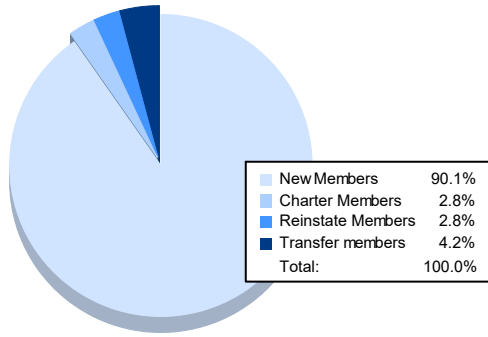

Year	New Clubs	Dropped Clubs	Gain/ Loss Clubs	New Members	Charter Members	Reinstate Members	Transfer Members	Total Member Added	Total Members Dropped	Gain/ Loss Members
2016-2017	0	0	0	124	1	4	6	135	111	24
2017-2018	4	1	3	139	77	5	4	225	187	38
2018-2019	0	1	-1	94	1	5	6	106	197	-91
2019-2020	0	1	-1	52	1	4	4	61	133	-72
2020-2021	0	0	0	64	2	2	3	71	118	-47
<b>Average</b>	<b>1</b>	<b>1</b>	<b>0</b>	<b>95</b>	<b>16</b>	<b>4</b>	<b>5</b>	<b>120</b>	<b>149</b>	<b>-30</b>

### Membership Composition June 2021 Cumulative